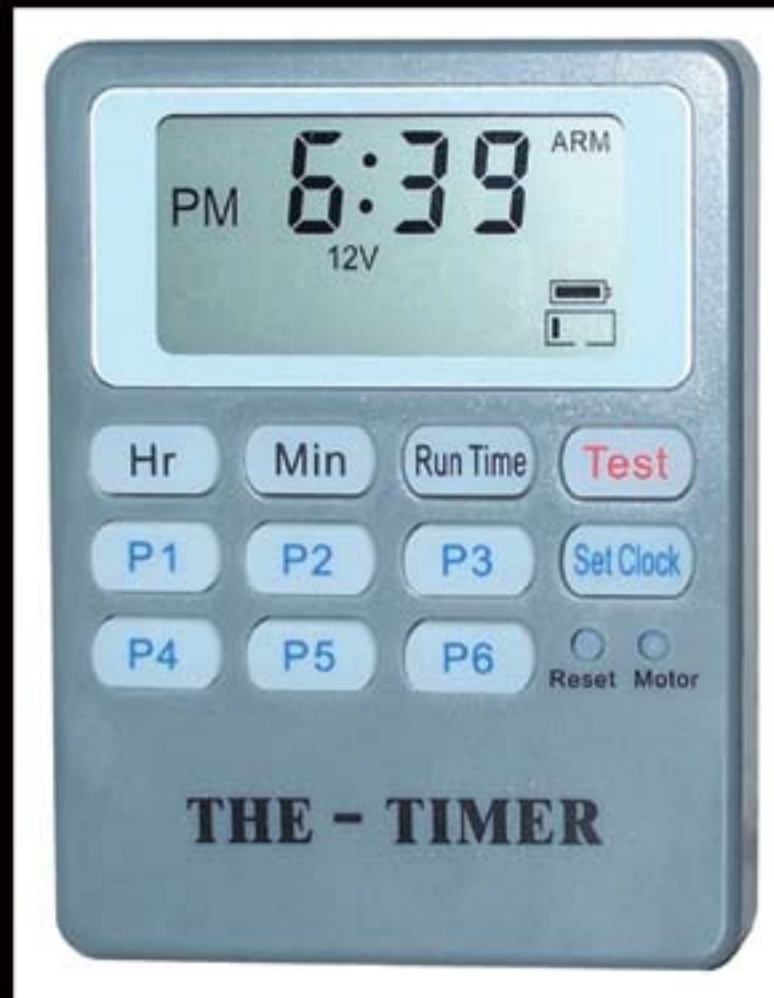

THE-TIMER

Your hunt may be determined by the quality of your timer

Easy to operate - 5 year warranty

Compatible with any 6 or 12 volt control unit

Can feed up to 6 times a day

Each feed time can be for a different duration

Timer runs on main battery when hooked up to it

Fuse protected - Blown fuse indicator

Built-in battery level indicator

Easy 4 wire hook up, 2 to battery, 2 to motor

Push button to reset

New Features:

Larger buttons - Lighted display when setting the timer